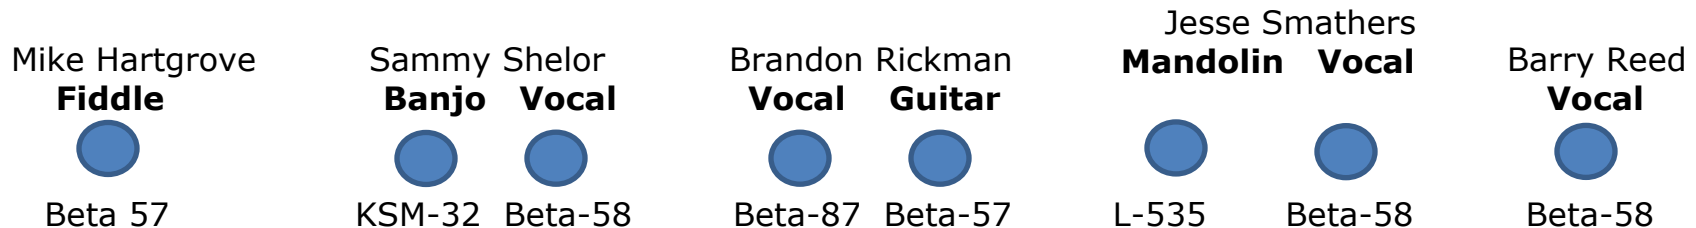

FRONT OF STAGE

LRB supplies all Mics, Stands, and Cables for the stage.
Our In-Ear Monitor mix is controlled by Our Monitor Console and we send 10 Isolated Channels to the Front of House Console from our Splitters via Our Snakes.